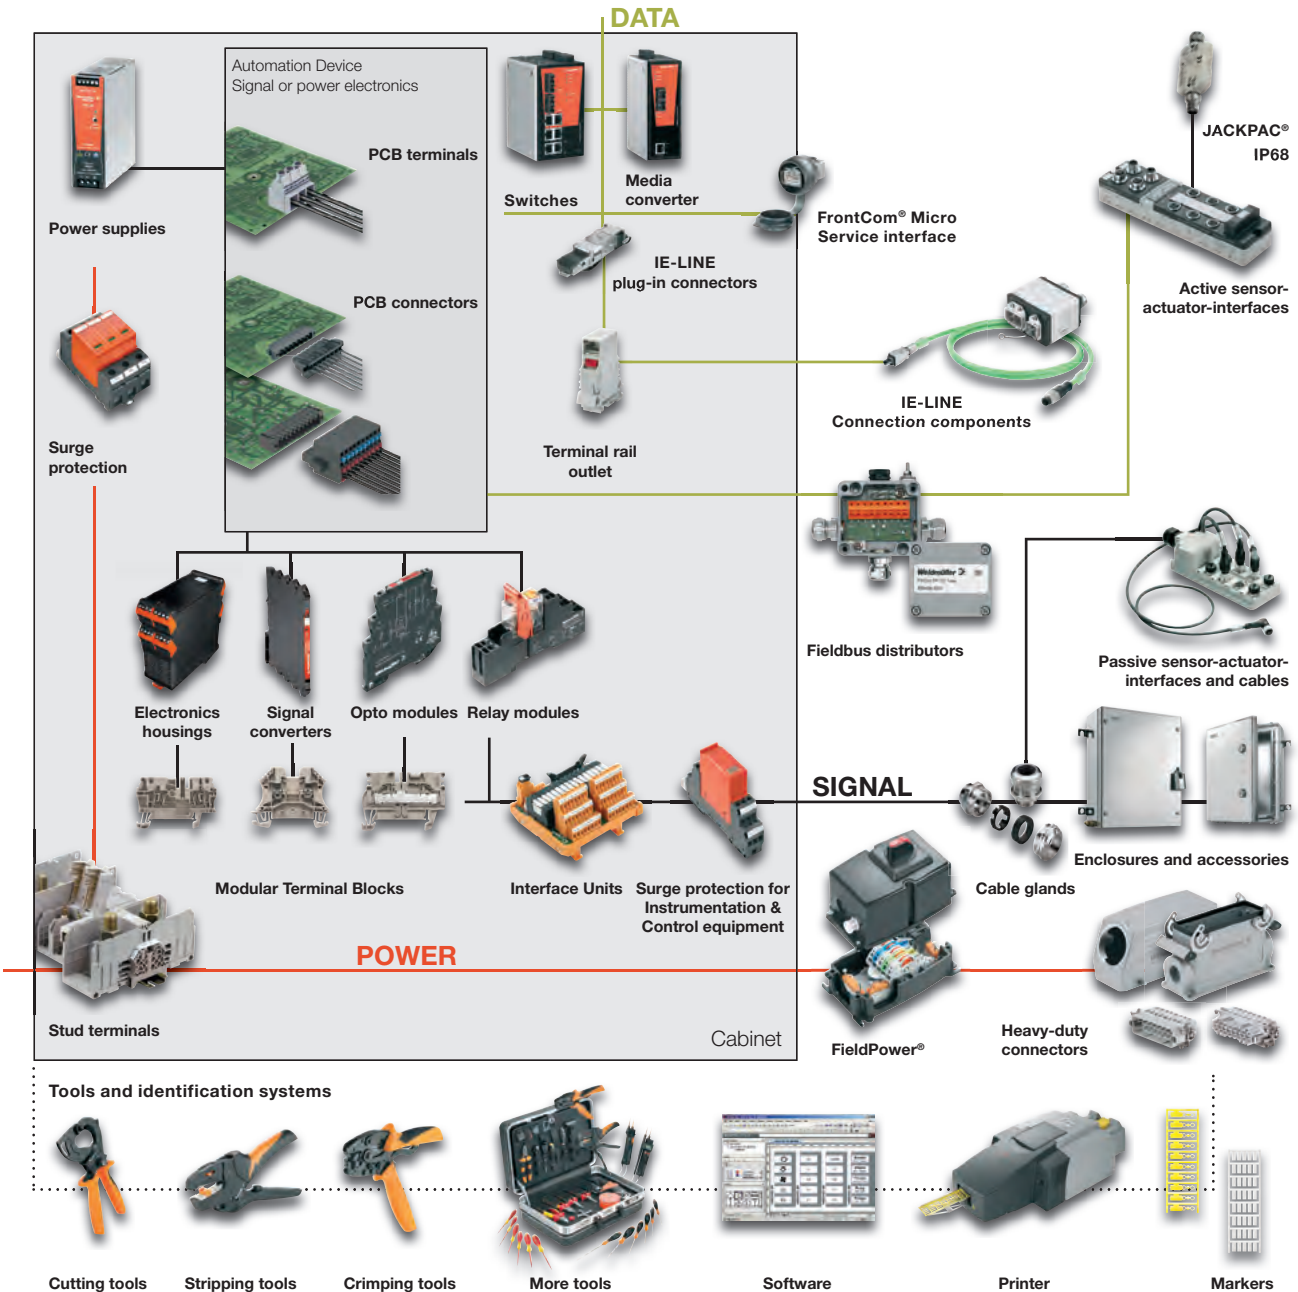

www.power-signal-data.com

All the catalogues at a glance

Catalog	Description	Order No.
Catalog 1	Modular Terminal Blocks	566140000
Catalog 2	PCB Terminals, PCB Connectors and Housings for Electronics	125003000
Catalog 3	RockStar® – Heavy Duty Connectors	566424000
Catalog 4.1	Electronics – Analogue Signal Conditioning	120351000
Catalog 4.2	Electronics – Relays and Optos	128233000
Catalog 4.3	Electronics – Power Supplies	128239000
Catalog 4.4	Electronics – Surge protection	127129000

Catalog	Description	Order No.
Catalog 4.5	Electronics – Interface units and PLC solutions	125208000
Catalog 5	Enclosures and Cable Glands	127452000
Catalog 6	Tools	116152000
Catalog 7	Identification systems	112559000
Catalog 8	Sensor Actuator Interface	123562000
Catalog 9	Industrial Ethernet	127457000
Product information	FieldPower® – decentralised power distribution	122986000

RockStar® – Heavy Duty Connectors

Overview HDC

RockStar® inserts

RockStar® HighPower

RockStar® ConCept modular system

RockStar® Housings IP66 / NEMA Type 4X

RockStar® Housings IP68

RockStar® Heat Trace Connector

RockStar® Data Connectors

RockStar® Kits

RockStar® accessories

Tools

Cable entries

Identification systems

A

B